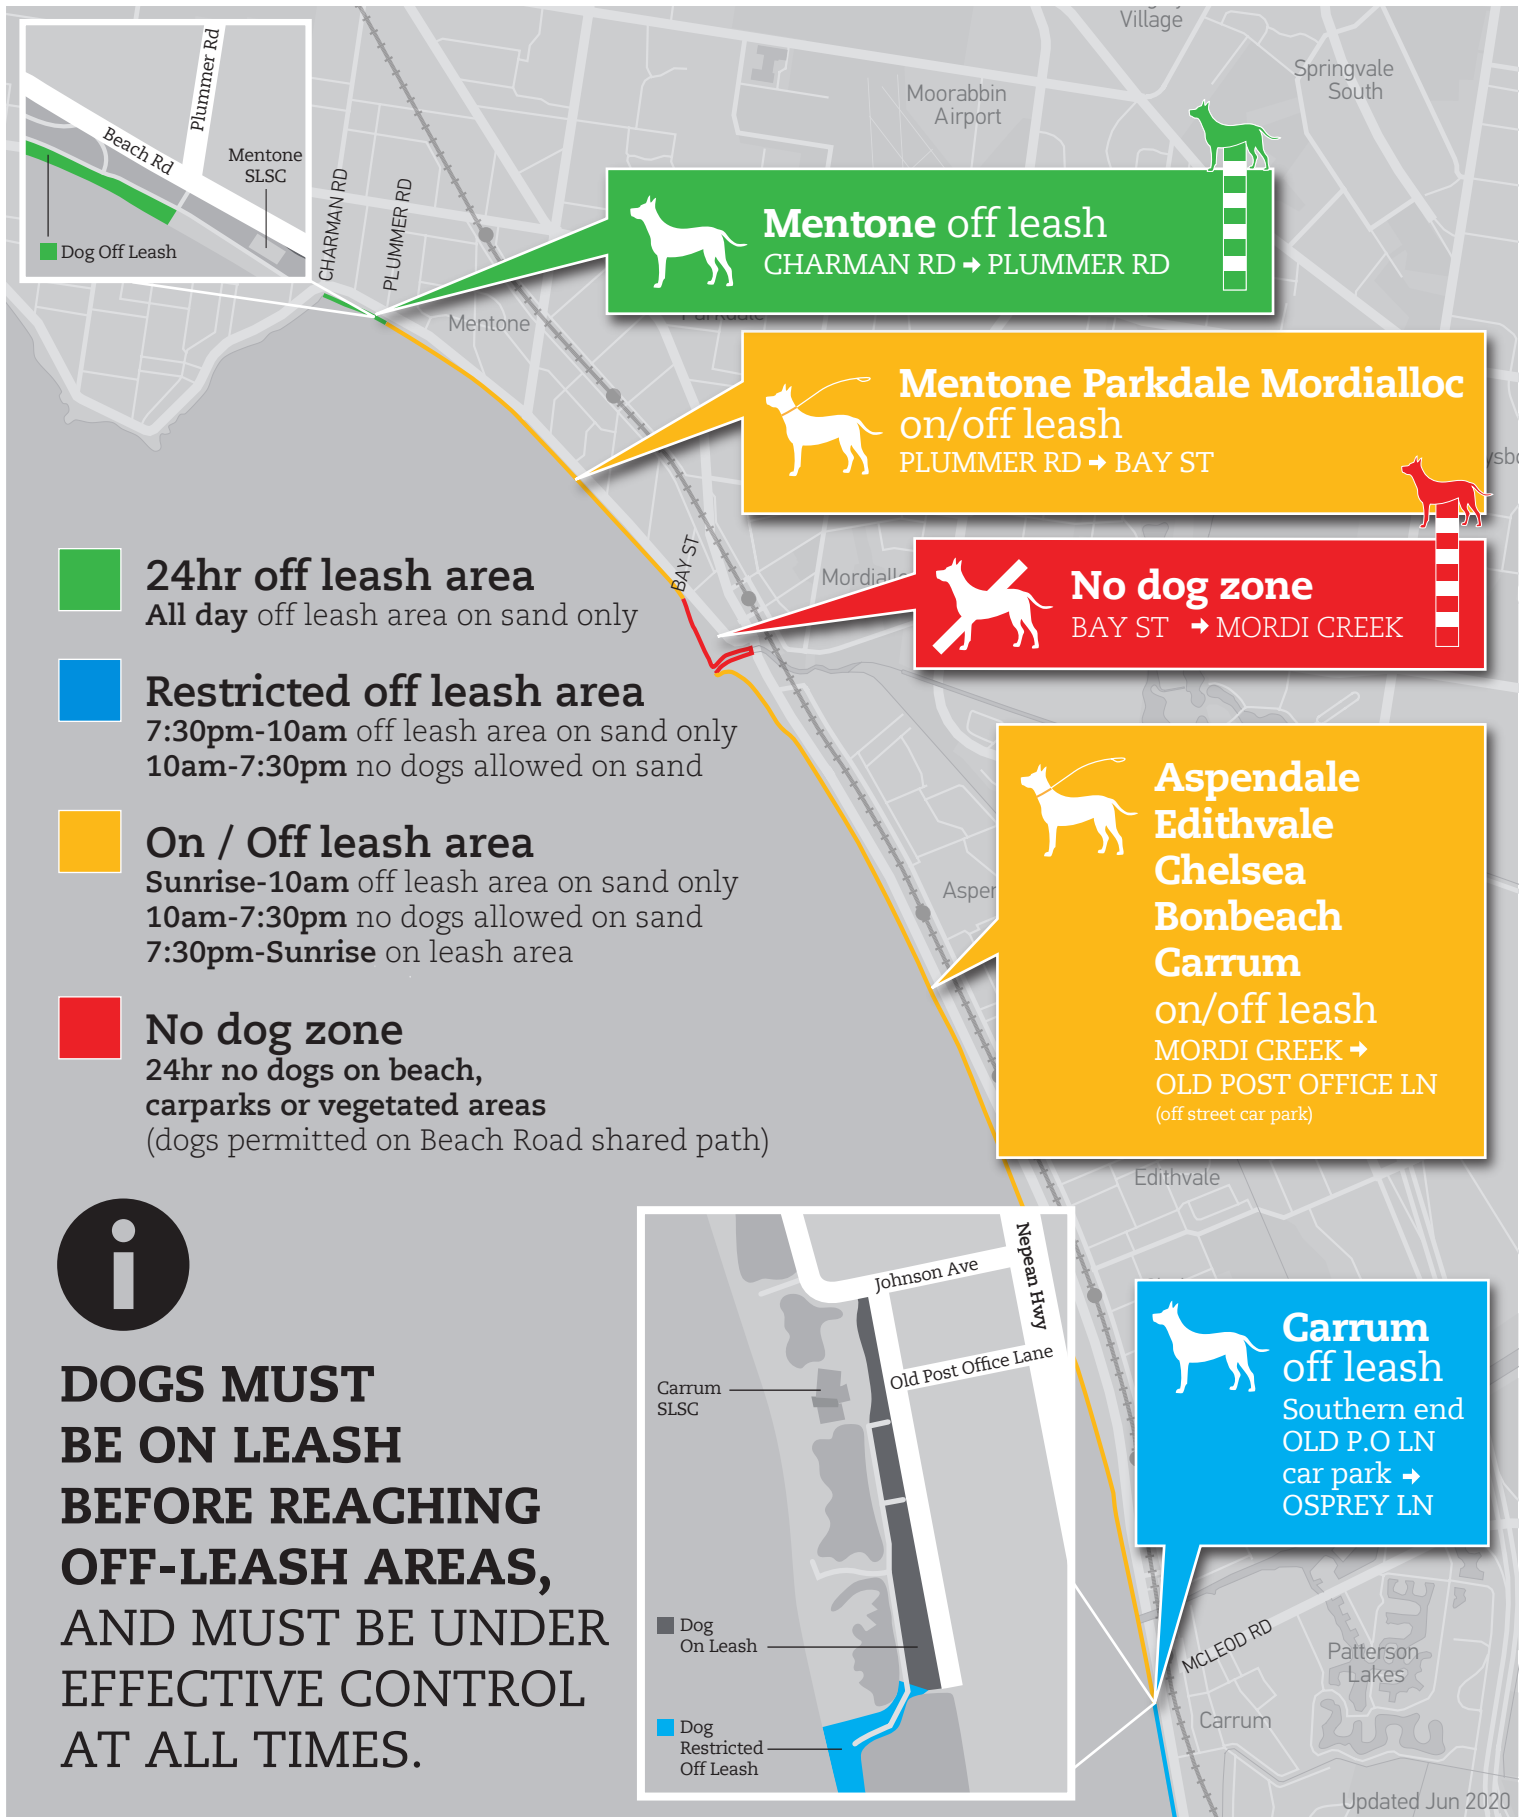

FORESHORE DOG REGULATIONS

1 NOVEMBER - 31 MARCH

City of
KINGSTON

**DOGS MUST
BE ON LEASH
BEFORE REACHING
OFF-LEASH AREAS,
AND MUST BE UNDER
EFFECTIVE CONTROL
AT ALL TIMES.**