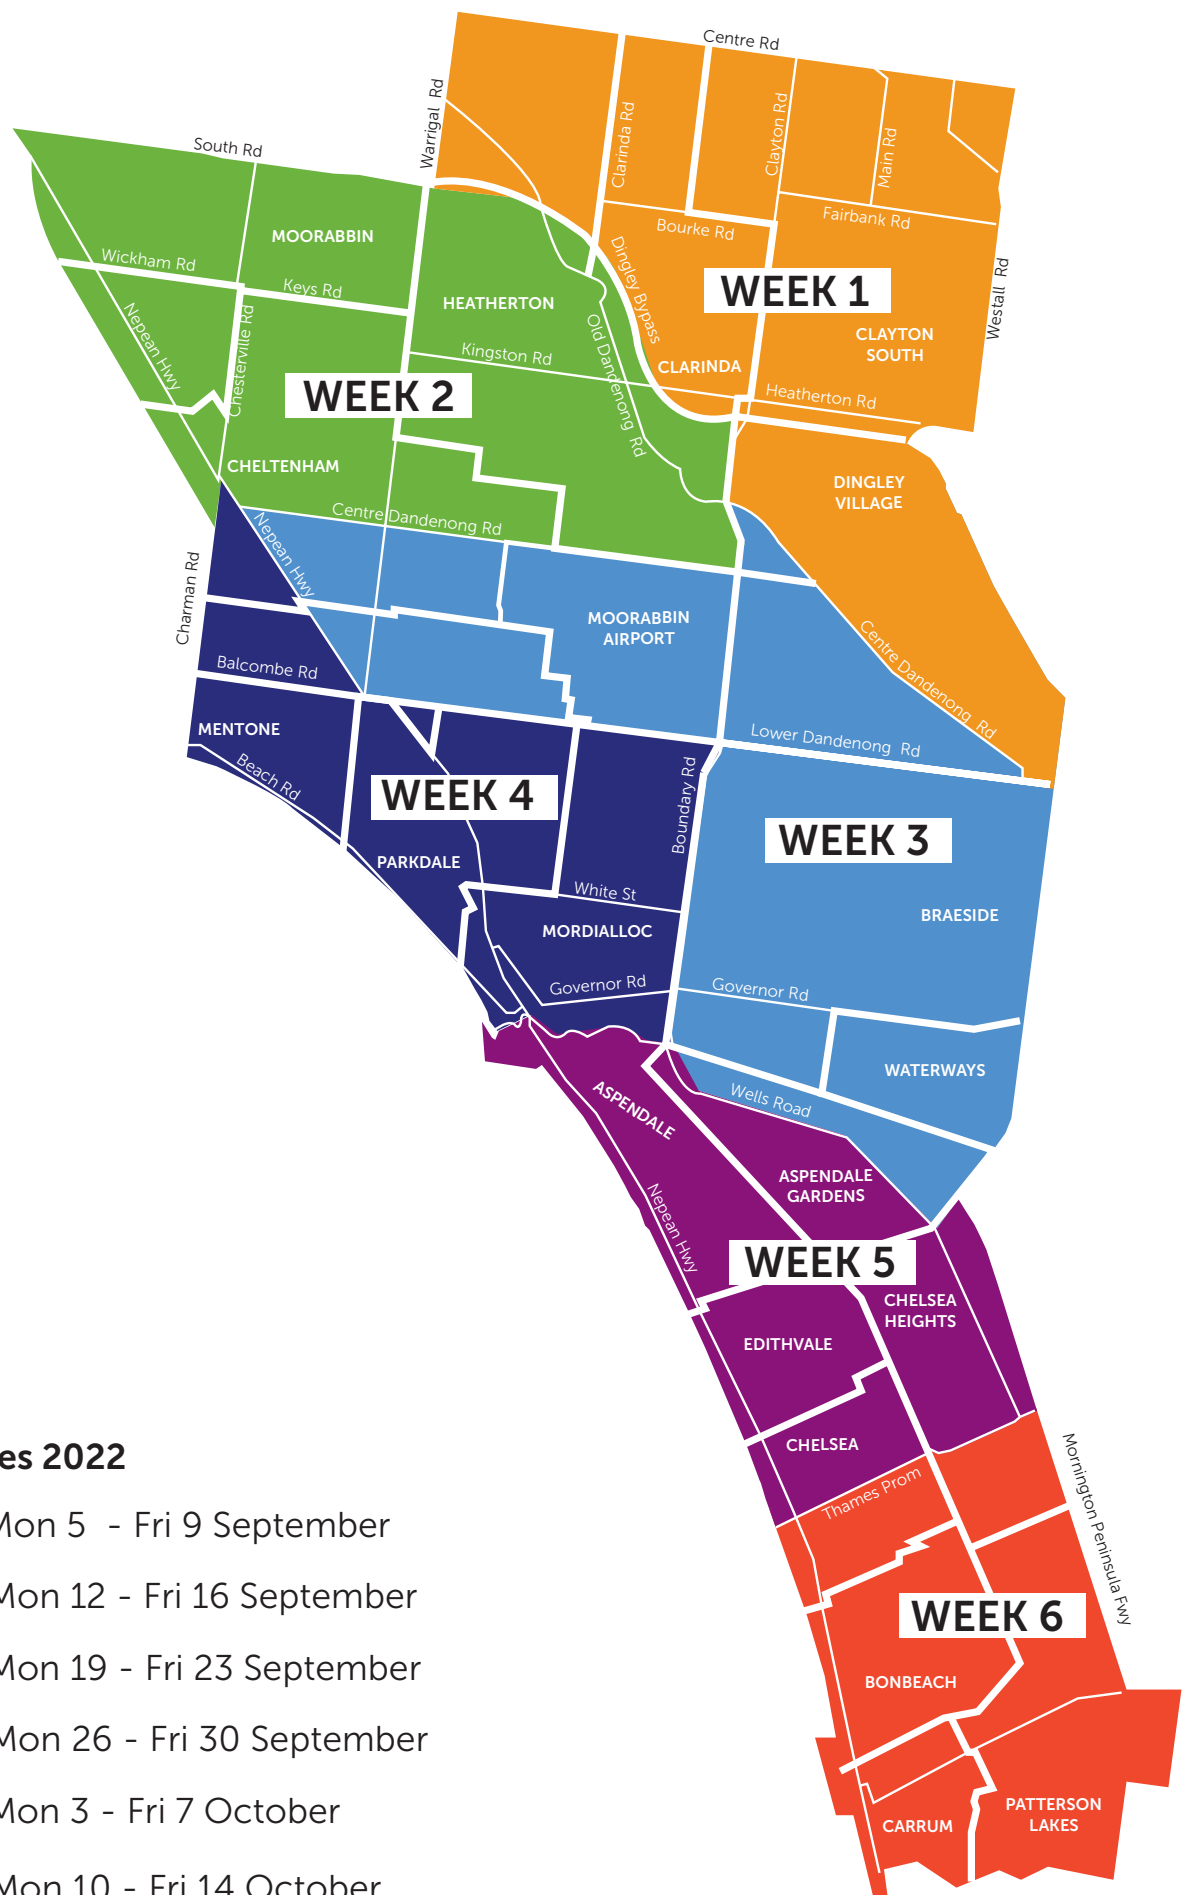

Hard Waste collection

Collection Dates 2022

-  WEEK 1 - Mon 5 - Fri 9 September
-  WEEK 2 - Mon 12 - Fri 16 September
-  WEEK 3 - Mon 19 - Fri 23 September
-  WEEK 4 - Mon 26 - Fri 30 September
-  WEEK 5 - Mon 3 - Fri 7 October
-  WEEK 6 - Mon 10 - Fri 14 October