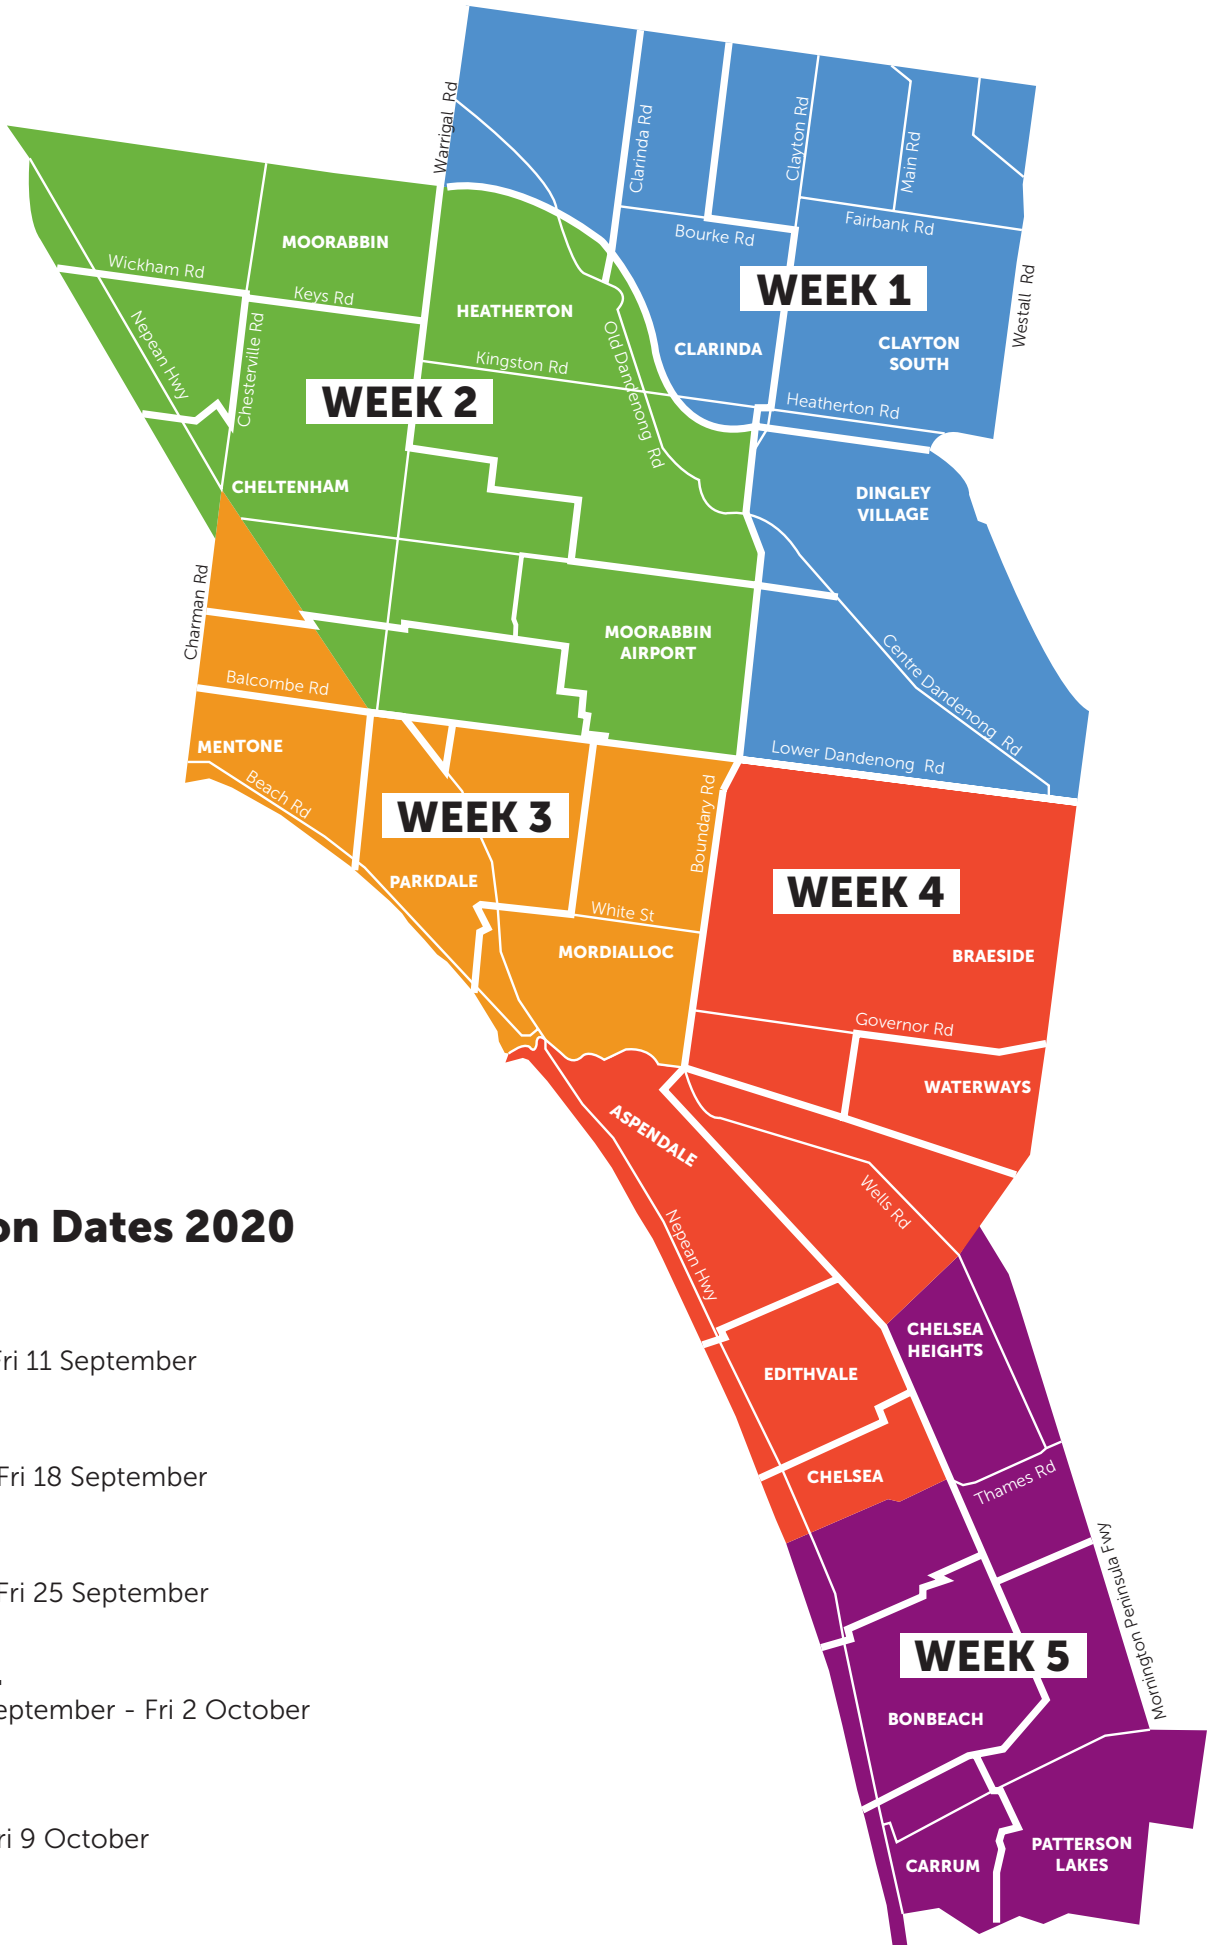

Hard Waste collection

Collection Dates 2020

- WEEK 1**
Mon 7 - Fri 11 September
- WEEK 2**
Mon 14 - Fri 18 September
- WEEK 3**
Mon 21 - Fri 25 September
- WEEK 4**
Mon 28 September - Fri 2 October
- WEEK 5**
Mon 5 - Fri 9 October