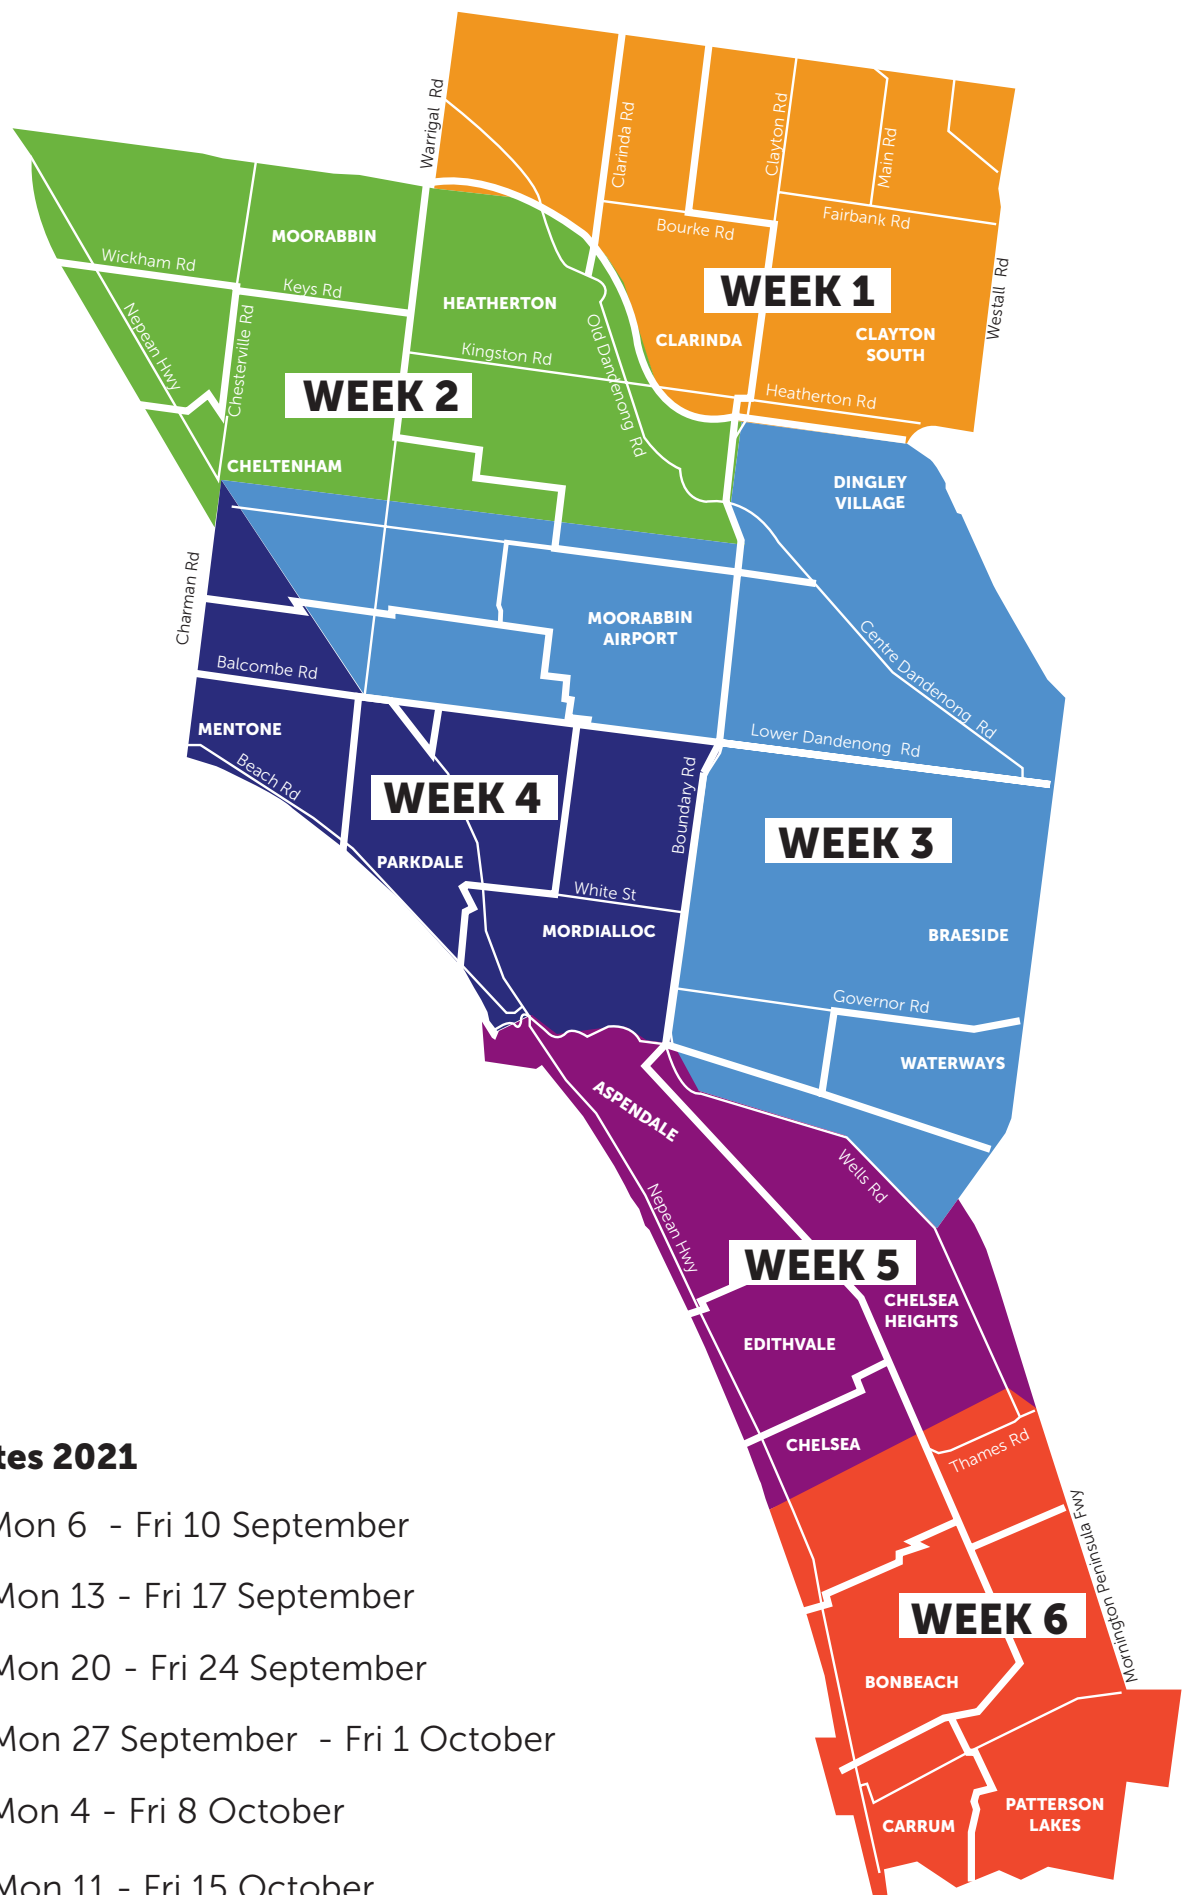

# Hard Waste collection

## Collection Dates 2021

- WEEK 1 - Mon 6 - Fri 10 September
- WEEK 2 - Mon 13 - Fri 17 September
- WEEK 3 - Mon 20 - Fri 24 September
- WEEK 4 - Mon 27 September - Fri 1 October
- WEEK 5 - Mon 4 - Fri 8 October
- WEEK 6 - Mon 11 - Fri 15 October