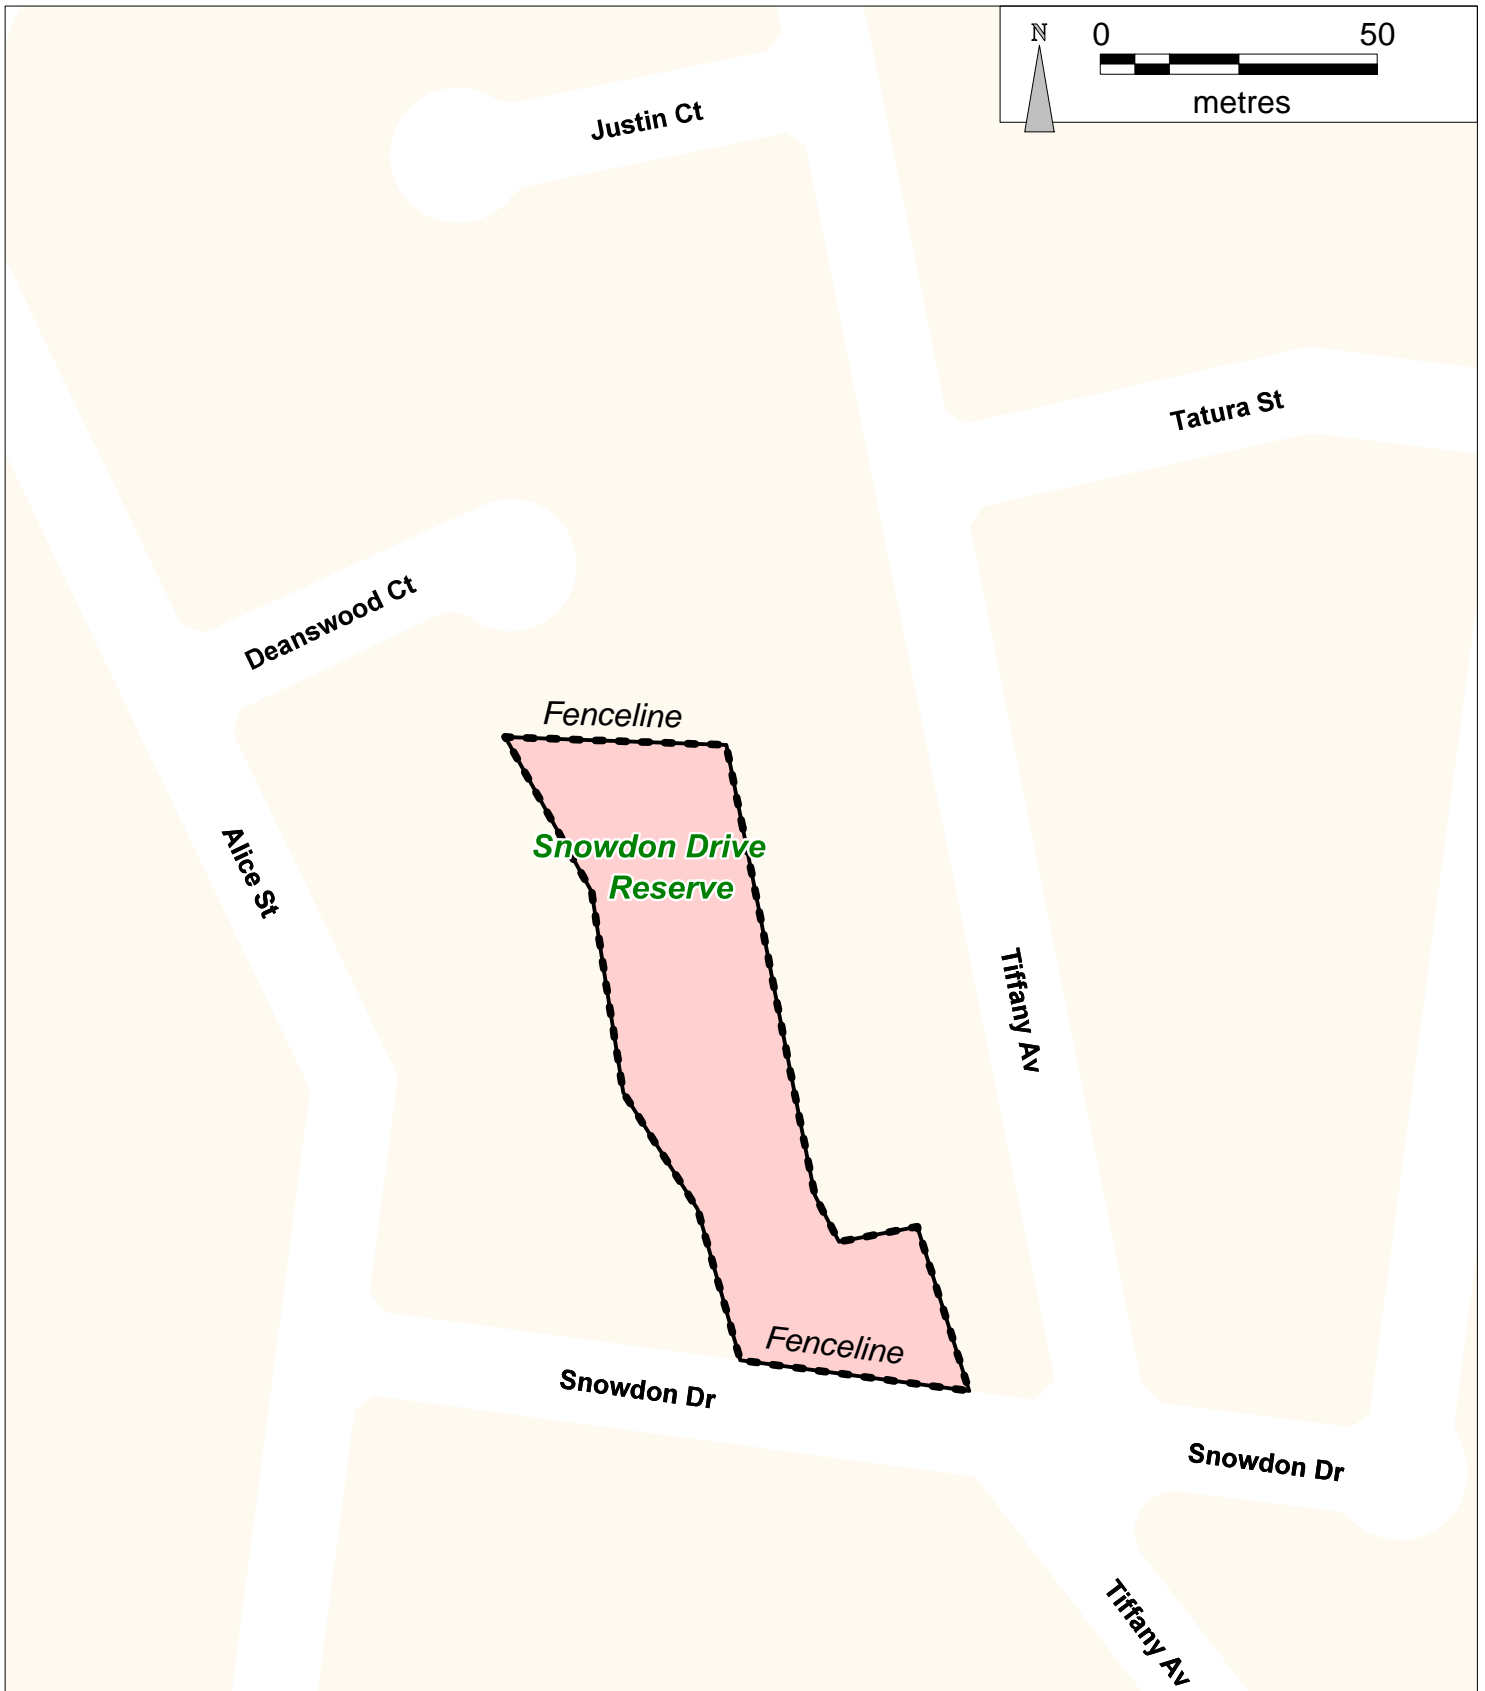

Snowdon Drive Reserve, Cheltenham Dog Off Leash Area (Fully Enclosed)

(Melways: 77 G11)

Dog Off Leash Boundary Boundary:
All of Snowdon Drive Reserve.

Contains VicMap information © The State of Victoria, Department of Sustainability and Environment, 2012.
Reproduced by permission of DSE. Map published: 10.07.2012

Legend

 Dog Off Leash Area