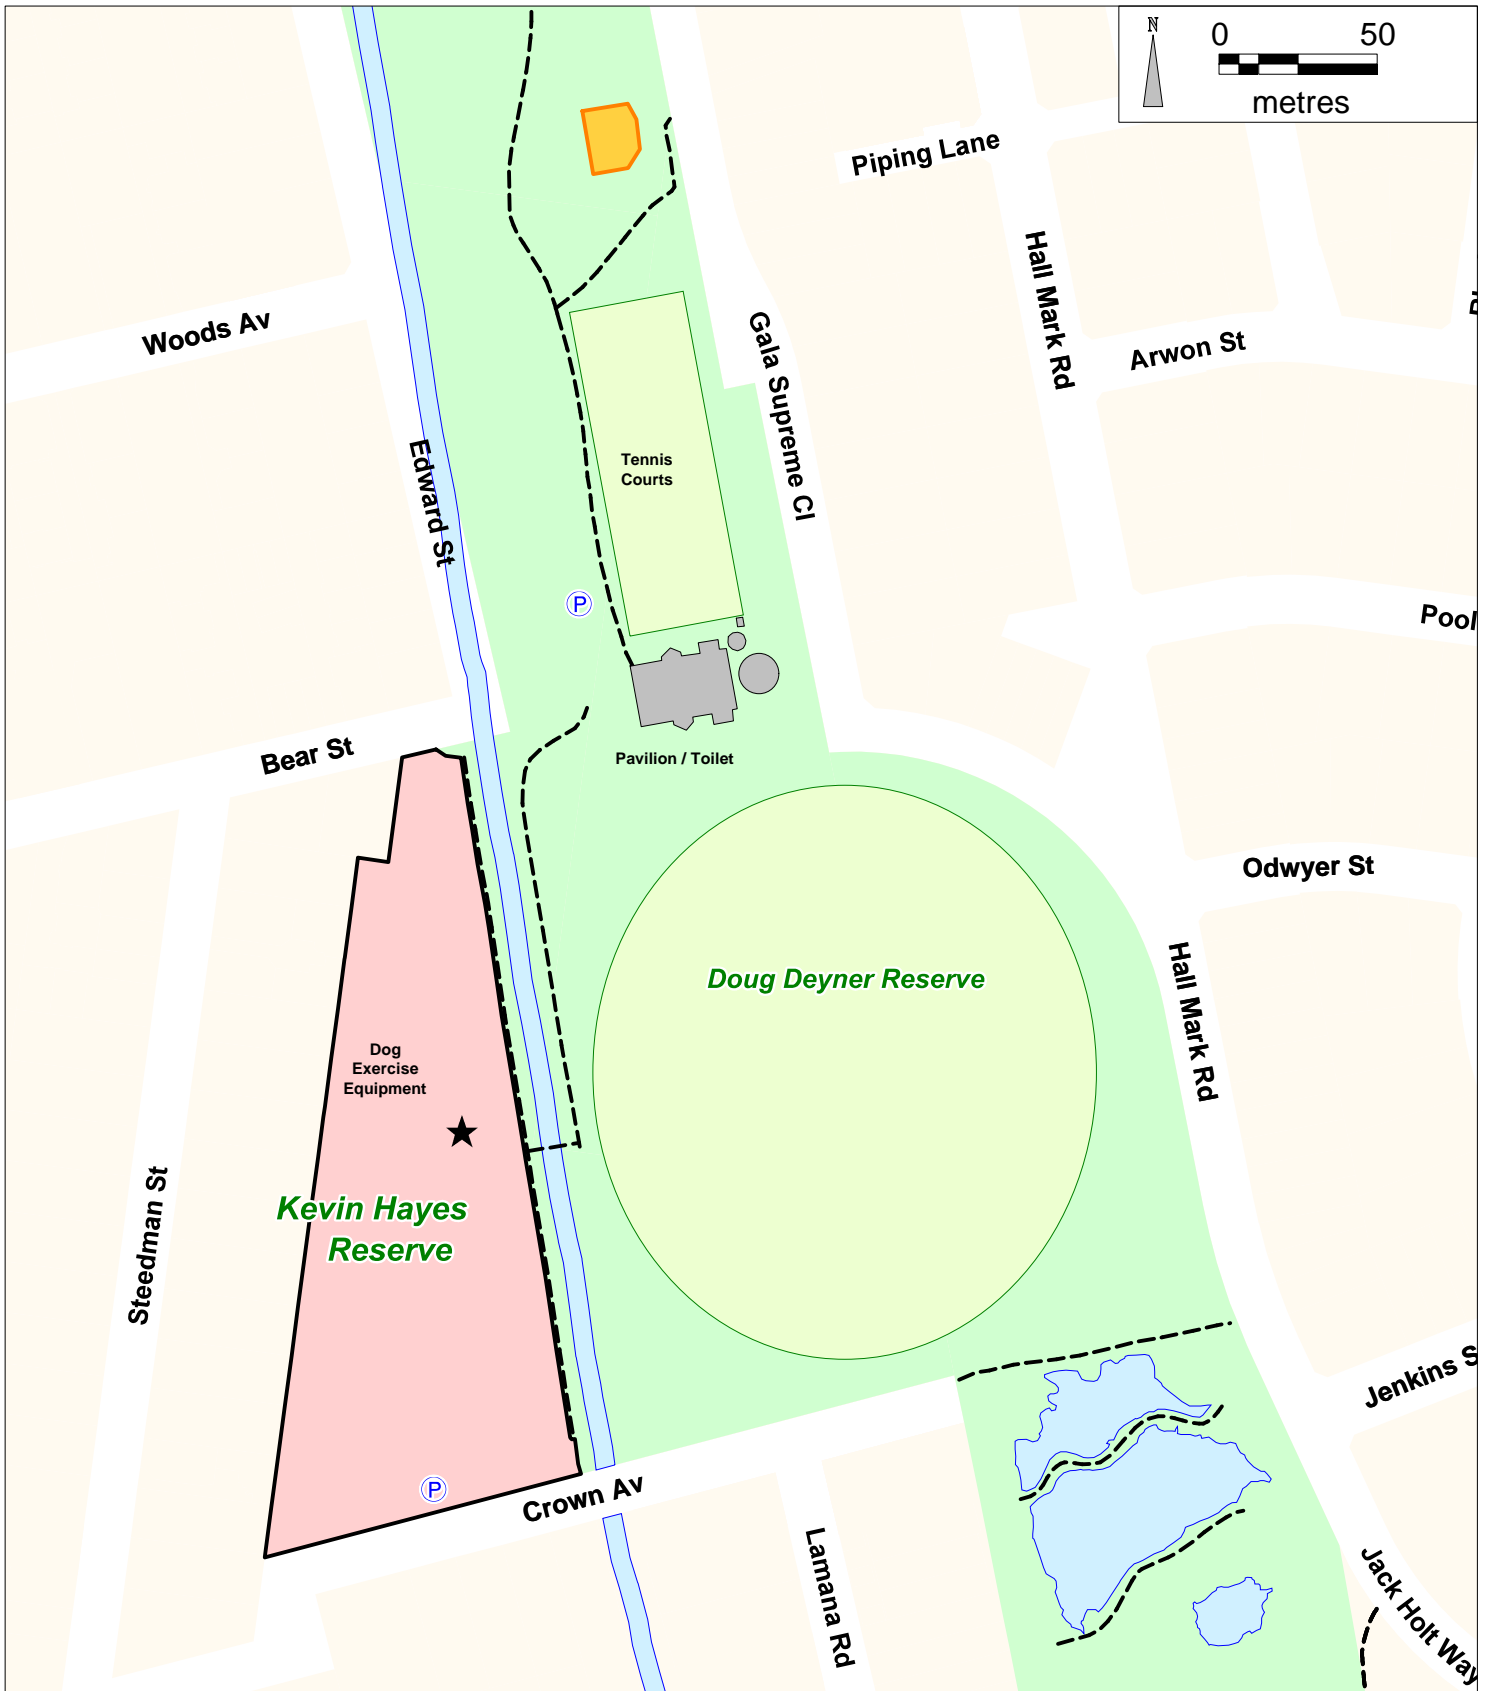

Kevin Hayes Reserve, Mordialloc Dog Off Leash Area (Fully Enclosed)

(Melways: 87 G12)

Dog Off Leash Boundary Boundary:
All of Kevin Hayes Reserve.

Contains VicMap information © The State of Victoria, Department of Sustainability and Environment, 2012.
Reproduced by permission of DSE.

Legend

-  Track / Path
-  Dog Off Leash Area
-  Playground
-  Reserve (Dog On Leash)