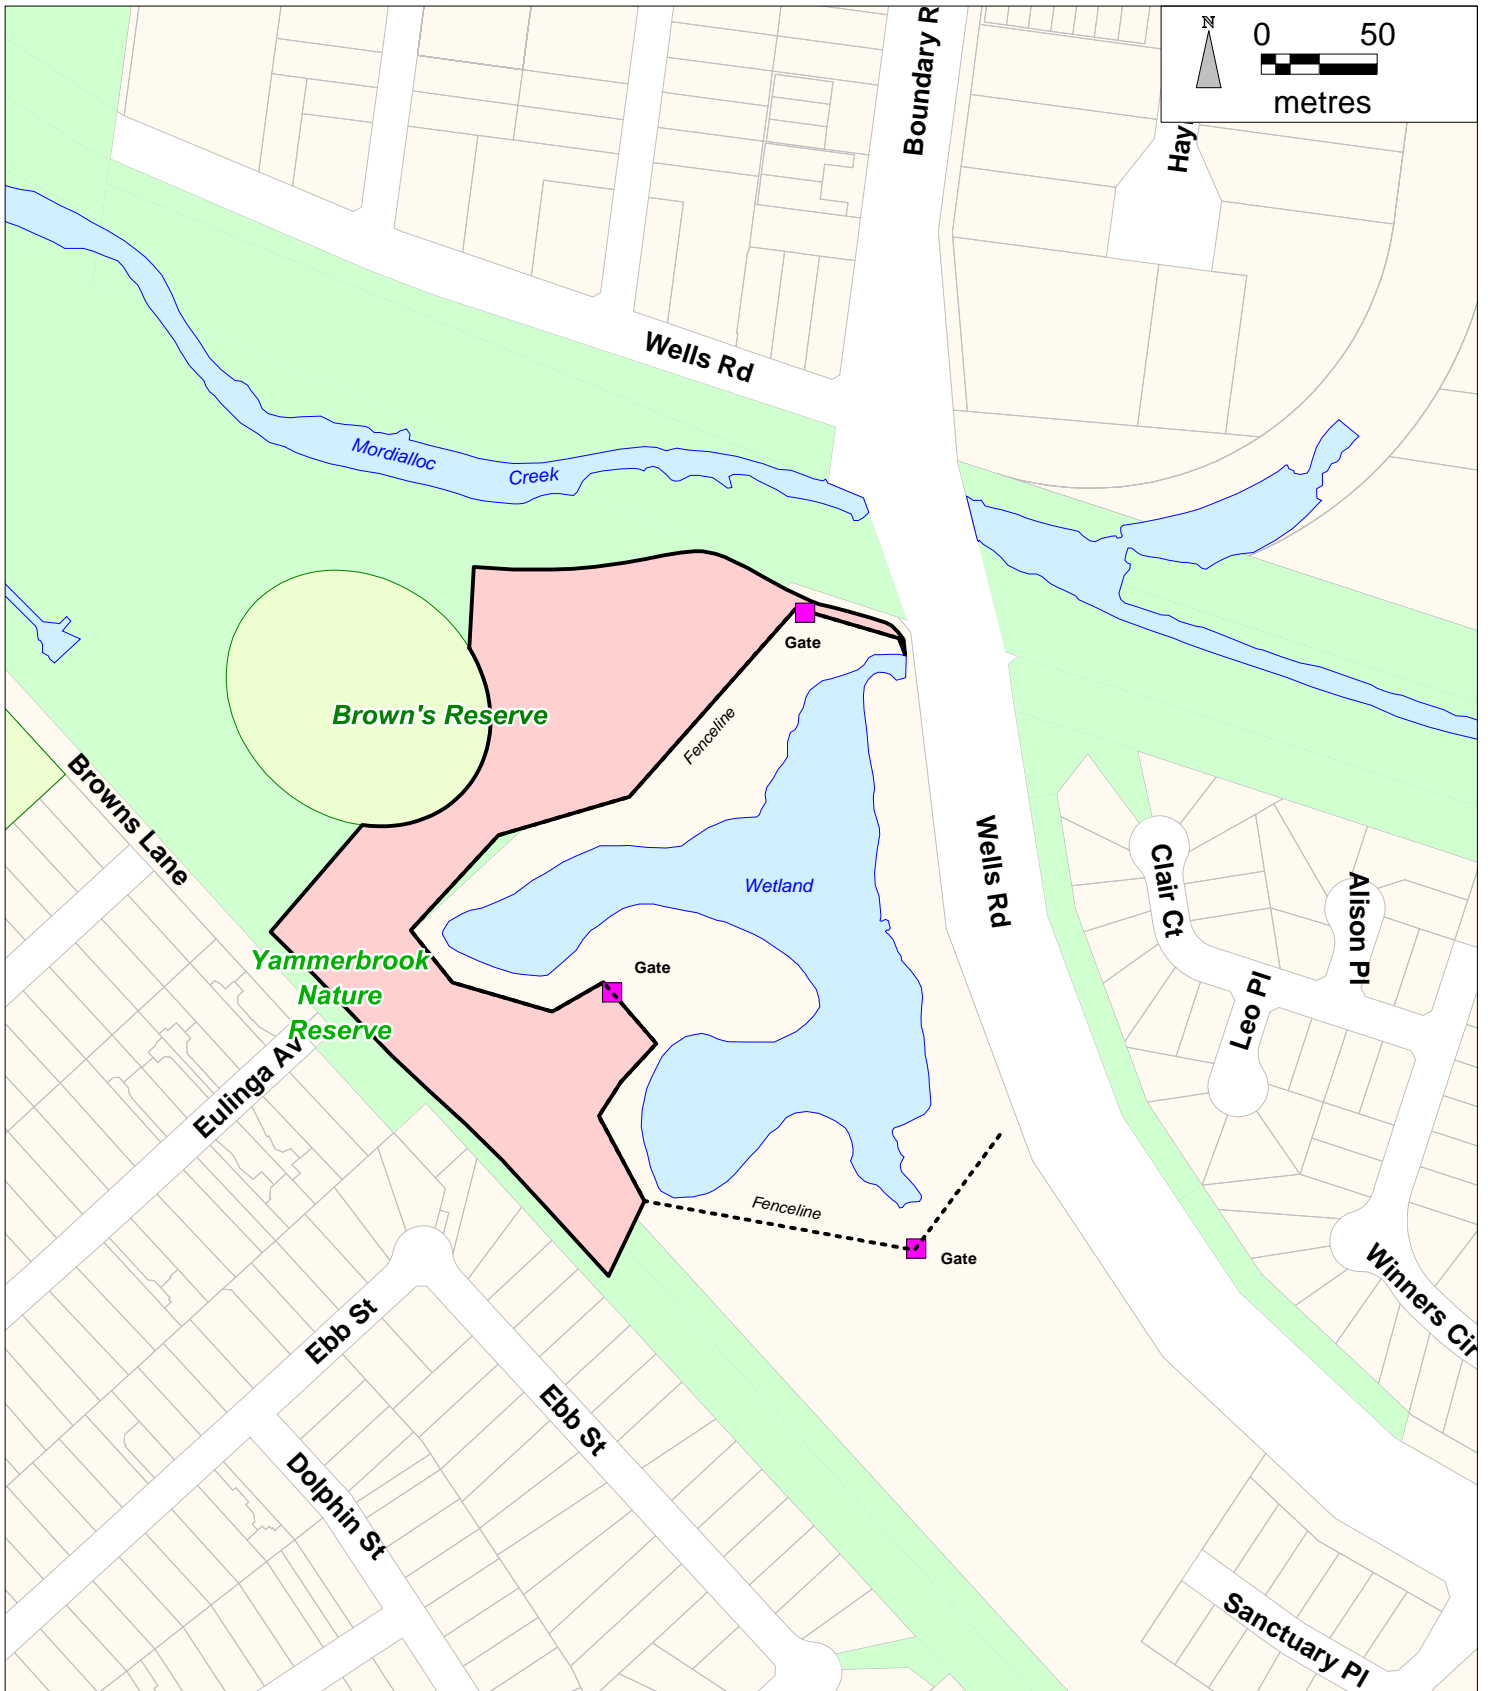

Brown's Reserve, Aspendale Dog Off Leash Area

(Melways: 92 H2)

Dog Off Leash Boundary Boundary:
Along fence line of Brown's Reserve, excluding Brown's Reserve sports oval.

- Dog Off Leash Area
- Reserve (Dog On Leash)
- Track / path

Contains VicMap information © The State of Victoria, Department of Sustainability and Environment, 2012.
Reproduced by permission of DSE. Map published: 10.07.2012

All reasonable effort has been taken to ensure the information presented in this map is accurate and up-to-date, however NO WARRANTY is given that it is free from error or omission.
For further mapping enquiries please contact the Business Application Team via the City Of Kingston Customer Service Centre.

CITY OF KINGSTON