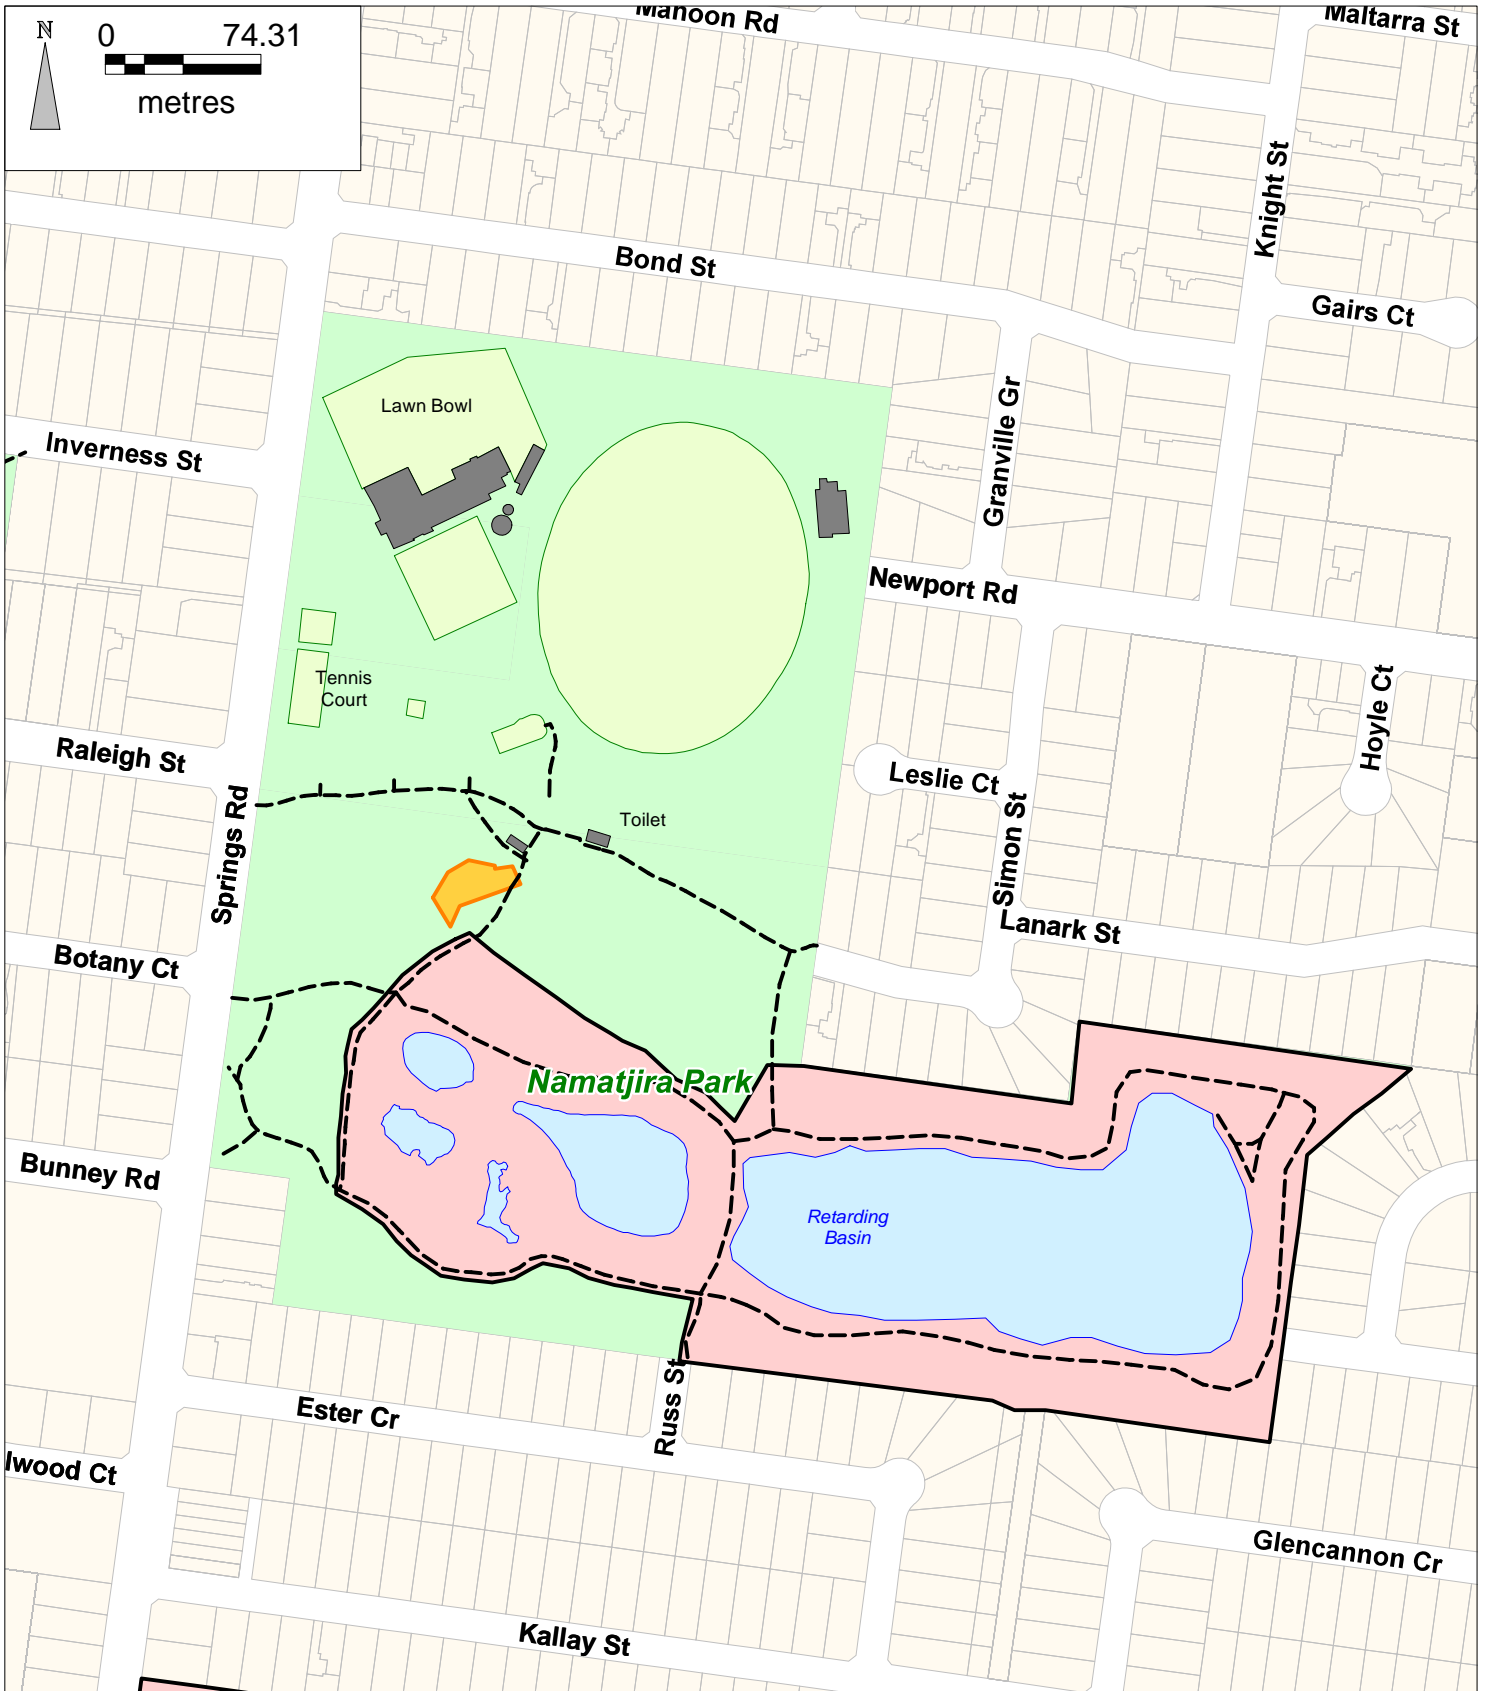

Namatjira Park, Clayton South

Dog Off Leash Area

(Melways: 79 A4)

	<p>Dog Off Leash Boundary Boundary:</p> <p>Contains VicMap information © The State of Victoria, Department of Sustainability and Environment, 2012. Reproduced by permission of DSE. Map published: 10.07.2012</p> <p>All reasonable effort has been taken to ensure the information presented in this map is accurate and up-to-date, however NO WARRANTY is given that it is free from error or omission. For further mapping enquiries please contact the Business Application Team via the City Of Kingston Customer Service Centre.</p>	<p>Legend</p> <ul style="list-style-type: none"> Track / Path Dog Off Leash Area Playground Reserve / Park (Dog On Leash)
--	---	--