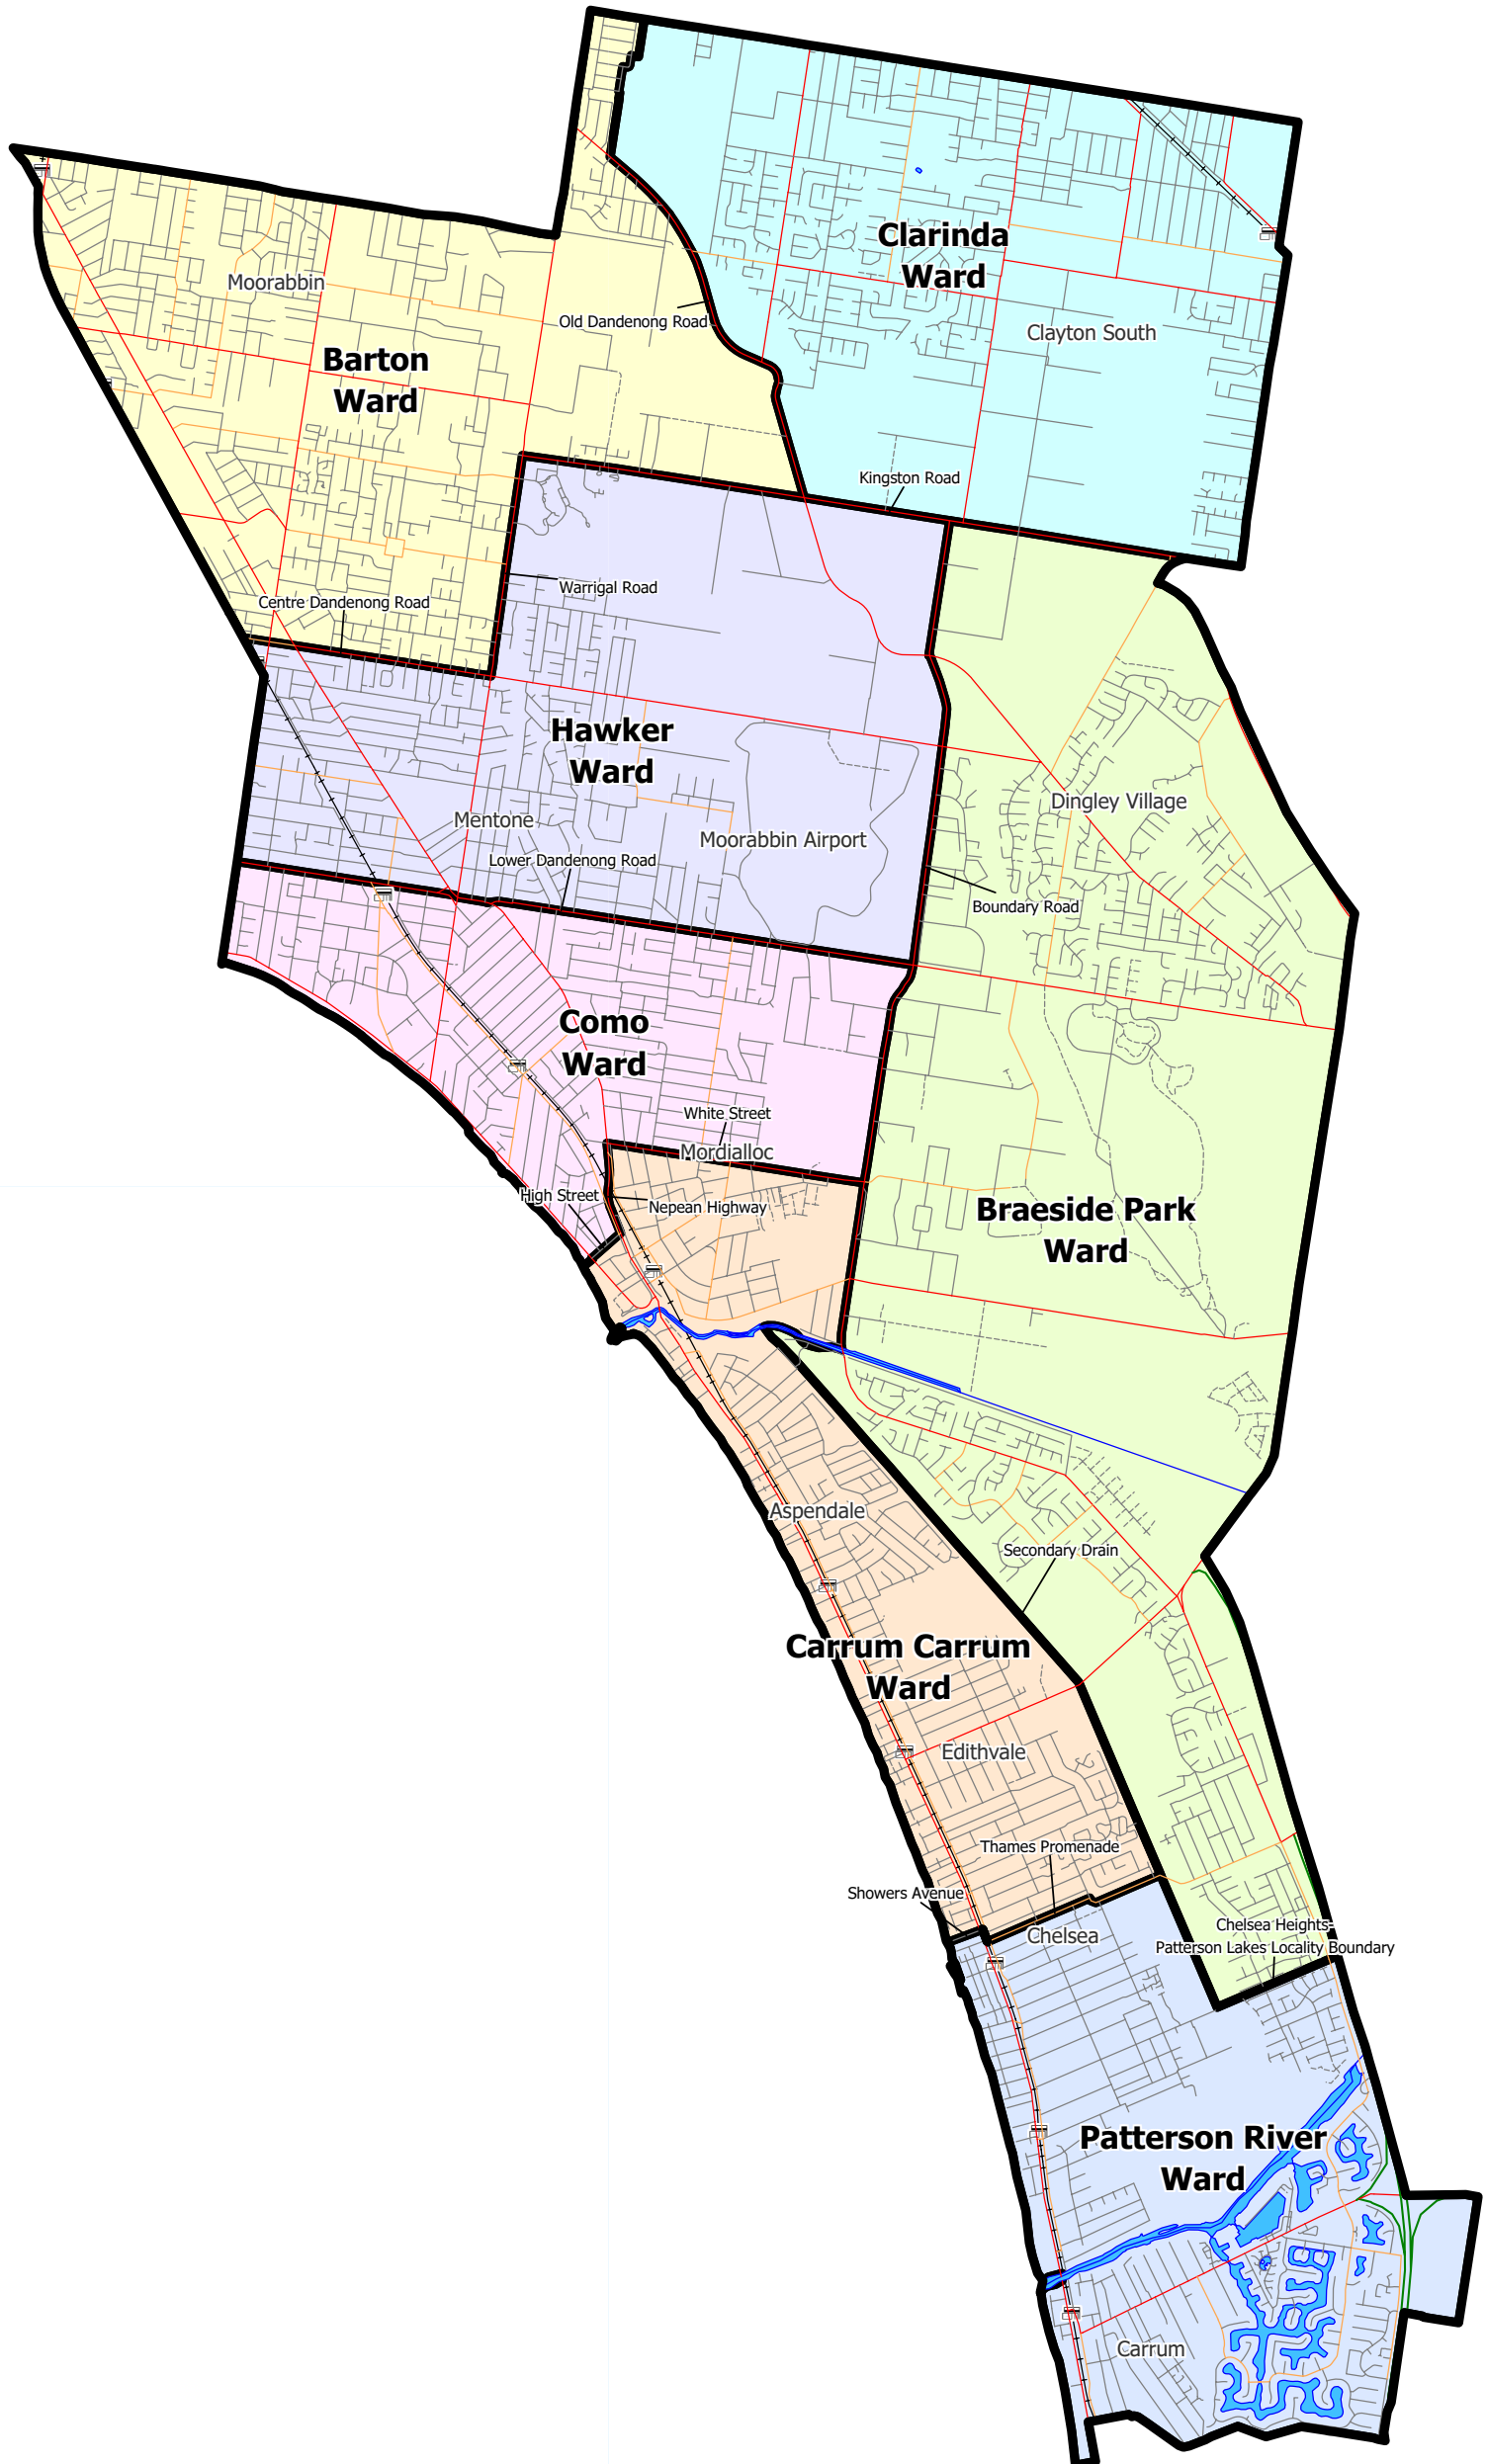

WARD BOUNDARIES

**Legend**

-  Ward Boundary

**Map Symbols**

-  Railway Station
-  Freeway
-  Main Road
-  Collector Road
-  Road
-  Unsealed Road
-  River/Creek
-  Railway Line
-  Lake

**Wards**

-  Barton
-  Braeside Park
-  Carrum Carrum
-  Clarinda
-  Como
-  Hawker
-  Patterson River